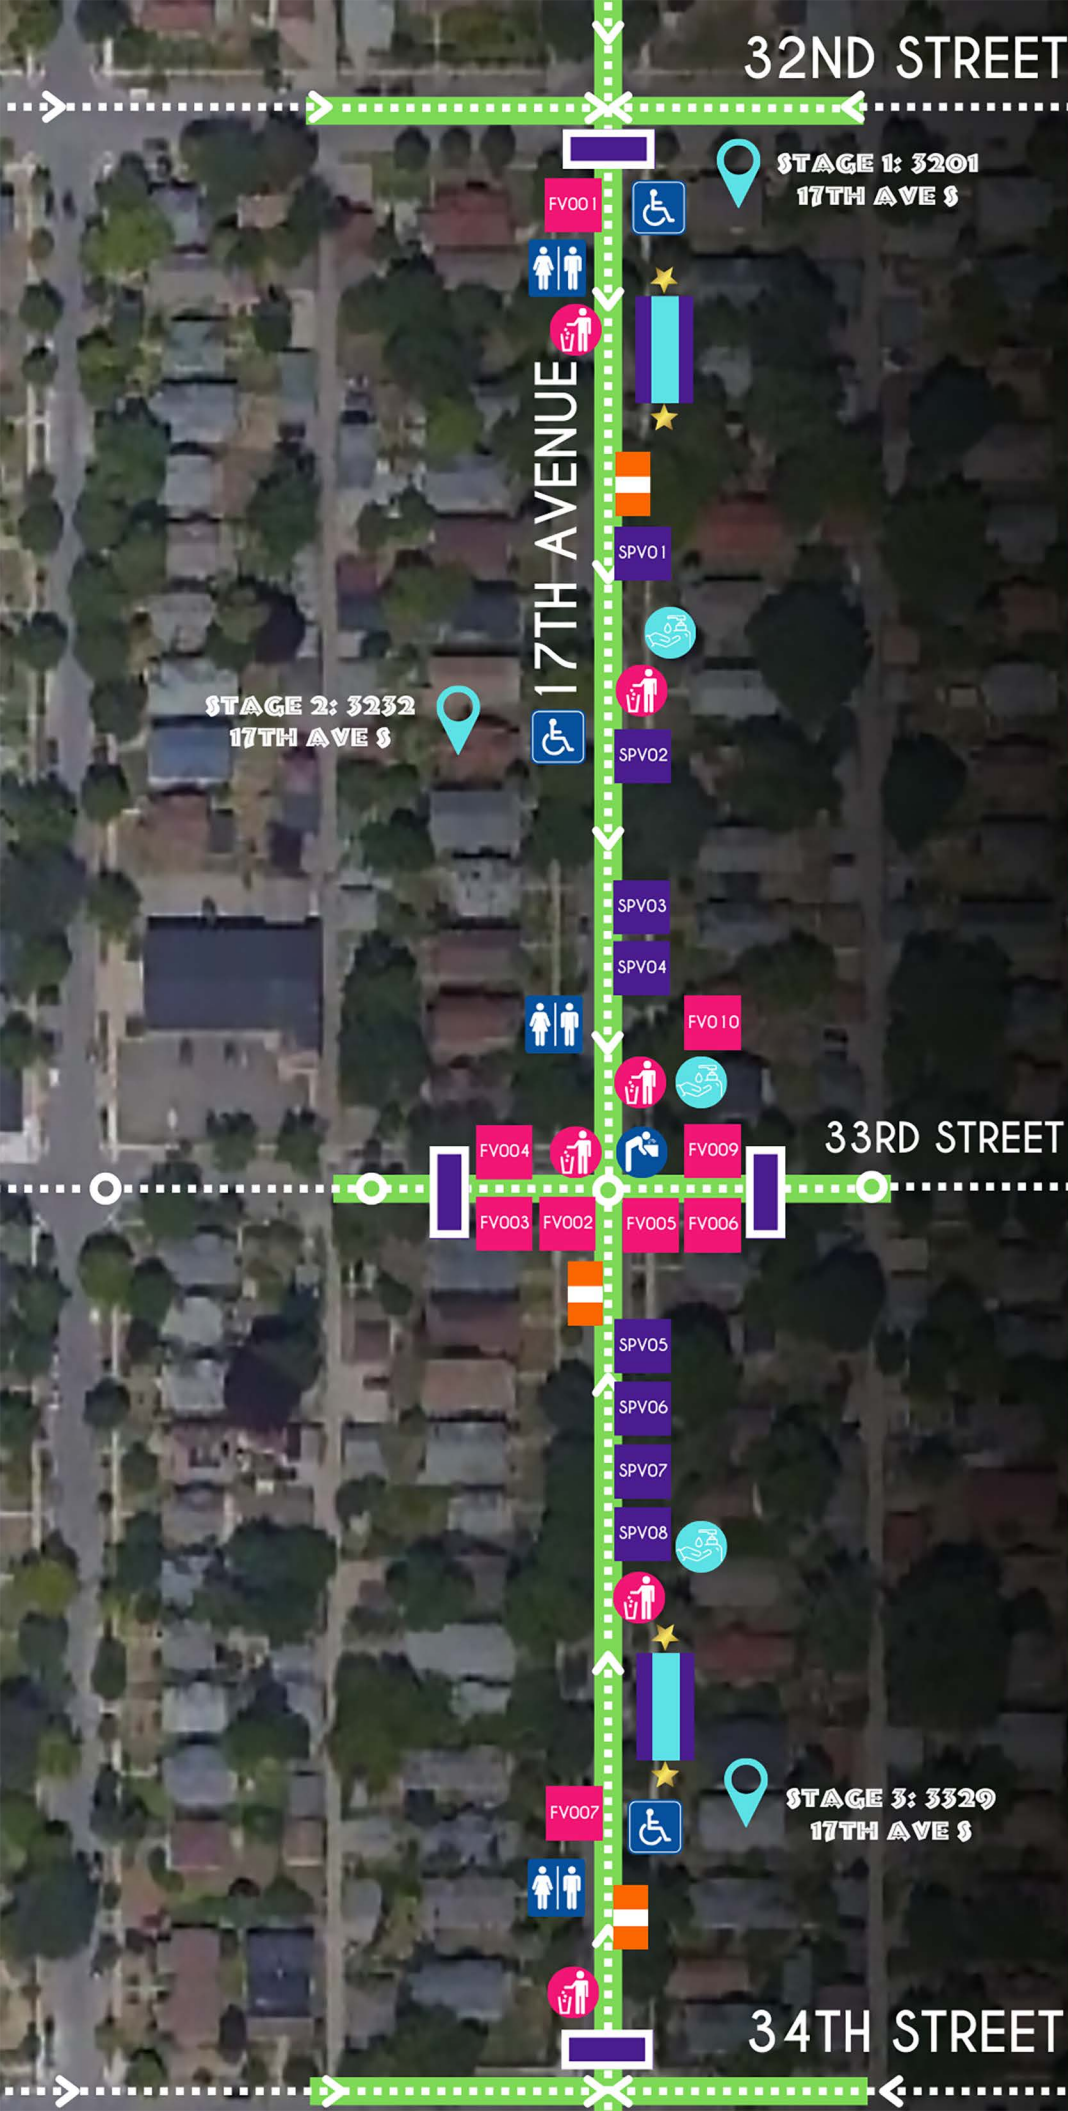

POWDERHORN PORCHFEST MAP

KEY

- Emergency Path
- Emergency Enter and Exit
- Parade Barricade
- Portable Restroom
- Waste & Recycling
- Hand Sanitizing Station
- Beer Garden
- Beer Garden Security Checkpoint
- Info + Donations + T-Shirts
- Public Water Station
- Accessibility Zone
- Sponsors, Partners, + Vendors
- Food Vendors

Please be mindful to keep the west side of 17th Avenue clear as an emergency vehicle route.

Please note this map is not to scale and some placements may change depending on the conditions of the event the day of.

PorchFest Line-Up

Stage 1: 3201 17th Avenue South

Curator: Sun Stage Project

4:00 - 5:45 PM... Marty
6:00 - 6:45 PM... The Retreads
7:00 - 7:45 PM... Jennifer Wood
8:00 - 8:45 PM... Jordan Johnston
9:15 - 9:45 PM... Nur-D

Stage 2: 3232 17th Avenue South

Curator: Jon Kojis

4:00 - 6:00 PM... Ben Abrahamson
6:15 - 7:00 PM... Red Hot Django Peppers
7:15 - 8:00 PM... Carlos Lumbi
8:15 - 9:00 PM... Better Mistakes

Stage 3: 3329 17th Avenue South